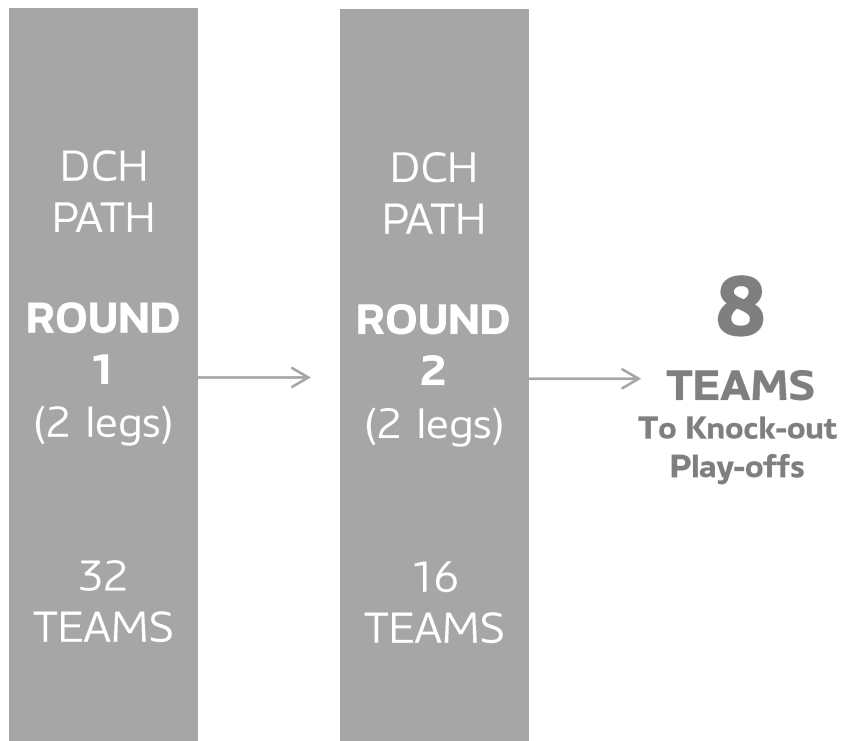

Access List

Example with 54 Domestic Champions

- If a club qualifies for both the UCL path and the DCH path, it automatically participates in the UCL path
- The vacancy in the DCH path is filled by the runner-up of the same association.
- No further replacement is possible if the runner-up is also qualified for the UCL path or not available. In this case the access list will be rebalanced accordingly.
- If the UYL titleholder is already qualified to the competition the access list will be rebalanced accordingly.

MD1 HOME MATCH	MD2 AWAY MATCH	MD3 HOME MATCH	MD4 AWAY MATCH	MD5 HOME MATCH	MD6 AWAY MATCH	MD7 HOME MATCH	MD8 AWAY MATCH
--------------------------	--------------------------	--------------------------	--------------------------	--------------------------	--------------------------	--------------------------------------	--------------------------------------

September to December

January

Domestic Champions path

TODAY (32 teams)

FUTURE (54 teams)

Phase 1 & Phase 2

PHASE I

UCL PATH | DCH PATH