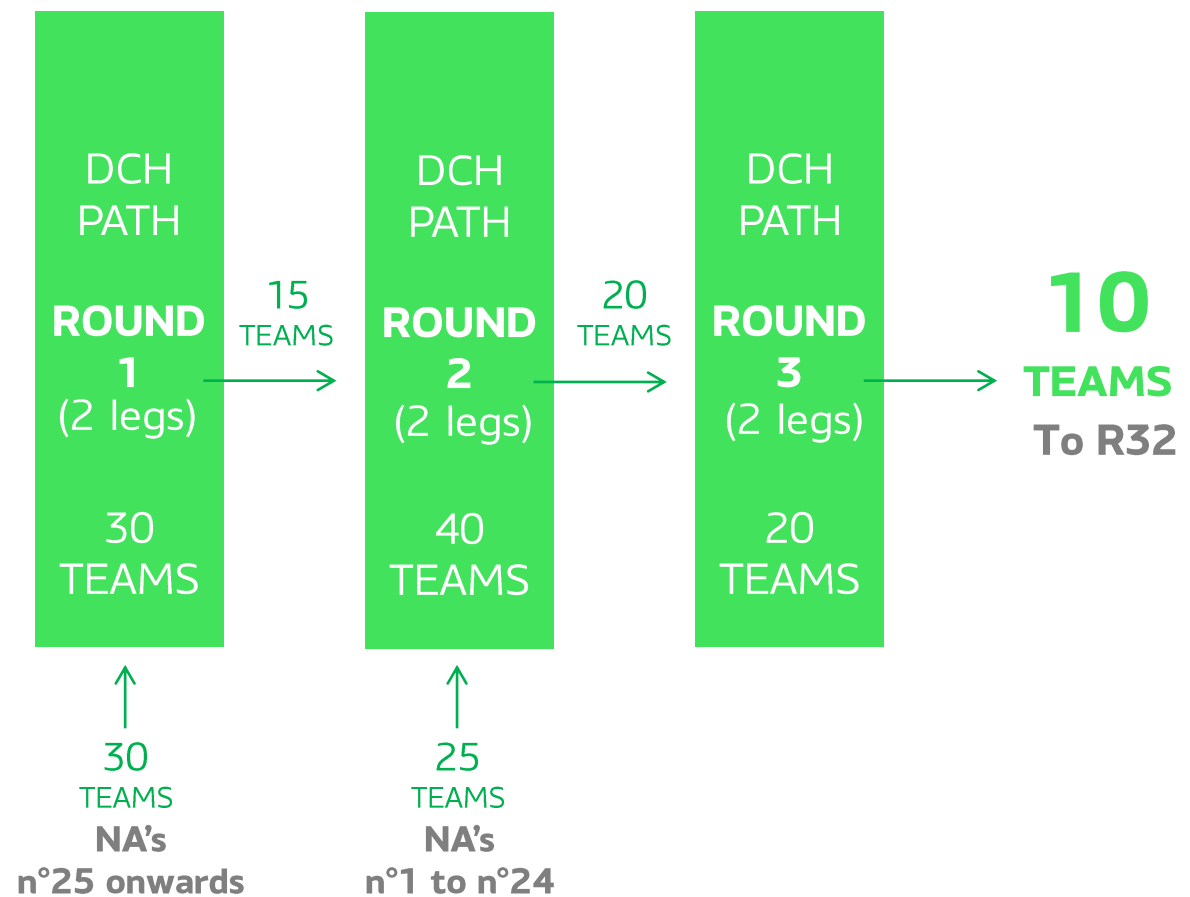

Access List

Example with 54 Domestic Champions

- If a club qualifies for both the UCL path and the DCH path, it automatically participates in the UCL path
- The vacancy in the DCH path is filled by the runner-up of the same association.
- No further replacement is possible if the runner-up is also qualified for the UCL path or not available. In this case the access list will be rebalanced accordingly.
- If the UYL titleholder is already qualified to the competition the access list will be rebalanced accordingly.

September to December

January

Domestic Champions path

TODAY (32 teams)

FUTURE (54 teams)

Phase 1 & Phase 2

PHASE I

UCL PATH | DCH PATH

PHASE II (single legs)

ROUND of 32 | ROUND of 16 | QF | SF | FINAL

Calendar

UYL 2024-27

Calendar: Example Season 2024/25

June	1	2	3	4	5	6	7	8	9	10	11	12	13	14	15	16	17	18	19	20	21	22	23	24	25	26	27	28	29	30	
July	1	2	3	4	5	6	7	8	9	10	11	12	13	14	15	16	17	18	19	20	21	22	23	24	25	26	27	28	29	30	31
August	1	2	3	4	5	6	7	8	9	10	11	12	13	14	15	16	17	18	19	20	21	22	23	24	25	26	27	28	29	30	31
September	1	2	3	4	5	6	7	8	9	10	11	12	13	14	15	16	17	18	19	20	21	22	23	24	25	26	27	28	29	30	
October	1	2	3	4	5	6	7	8	9	10	11	12	13	14	15	16	17	18	19	20	21	22	23	24	25	26	27	28	29	30	31
November	1	2	3	4	5	6	7	8	9	10	11	12	13	14	15	16	17	18	19	20	21	22	23	24	25	26	27	28	29	30	
December	1	2	3	4	5	6	7	8	9	10	11	12	13	14	15	16	17	18	19	20	21	22	23	24	25	26	27	28	29	30	31
January	1	2	3	4	5	6	7	8	9	10	11	12	13	14	15	16	17	18	19	20	21	22	23	24	25	26	27	28	29	30	31
February	1	2	3	4	5	6	7	8	9	10	11	12	13	14	15	16	17	18	19	20	21	22	23	24	25	26	27	28			
March	1	2	3	4	5	6	7	8	9	10	11	12	13	14	15	16	17	18	19	20	21	22	23	24	25	26	27	28	29	30	31
April	1	2	3	4	5	6	7	8	9	10	11	12	13	14	15	16	17	18	19	20	21	22	23	24	25	26	27	28	29	30	
May	1	2	3	4	5	6	7	8	9	10	11	12	13	14	15	16	17	18	19	20	21	22	23	24	25	26	27	28	29	30	31
June	1	2	3	4	5	6	7	8	9	10	11	12	13	14	15	16	17	18	19	20	21	22	23	24	25	26	27	28	29	30	