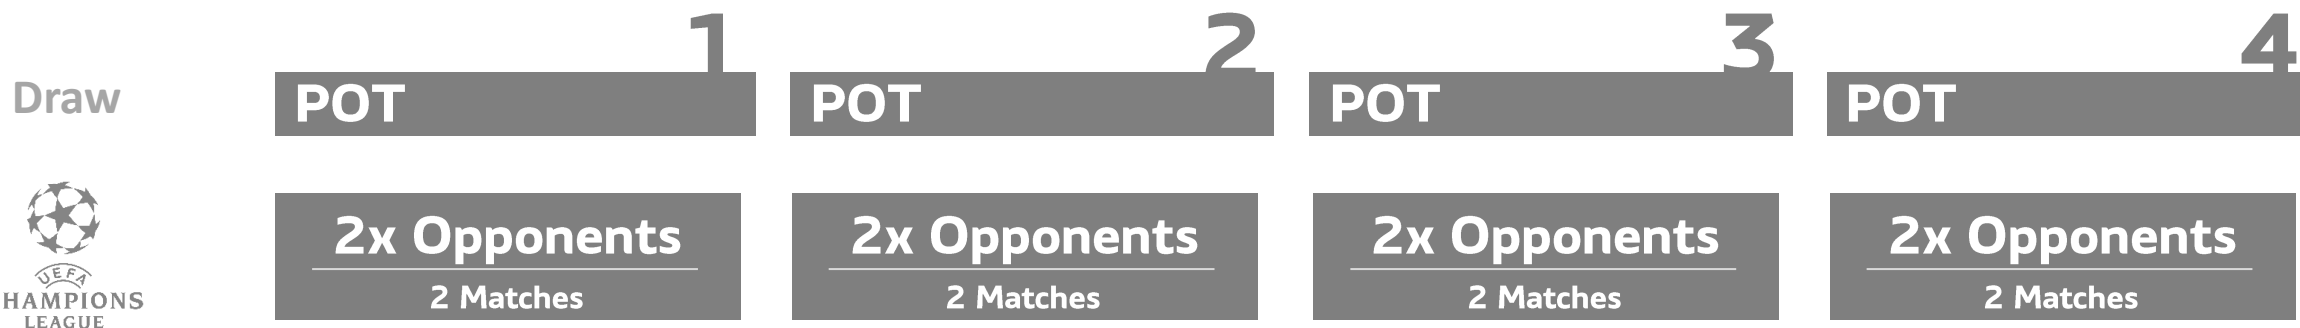

UEFA Champions League Path (From UCL to UYL)

Calendar (order of matches not in line with Pot allocation)

MD1 HOME MATCH	MD2 AWAY MATCH	MD3 HOME MATCH	MD4 AWAY MATCH	MD5 HOME MATCH	MD6 AWAY MATCH	MD7 HOME MATCH	MD8 AWAY MATCH

MD1 HOME MATCH	MD2 AWAY MATCH	MD3 HOME MATCH	MD4 AWAY MATCH	MD5 HOME MATCH	MD6 AWAY MATCH	~~MD7 HOME MATCH~~	~~MD8 AWAY MATCH~~

September to December

January