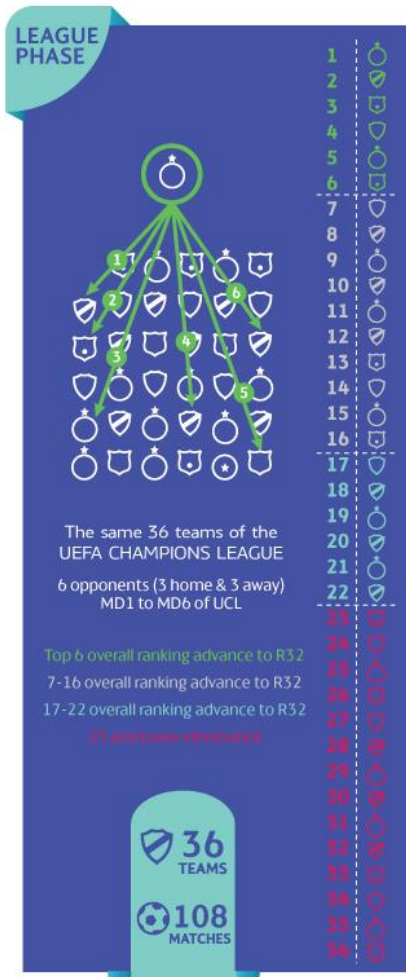

UEFA Youth League

UEFA CHAMPIONS LEAGUE PATH