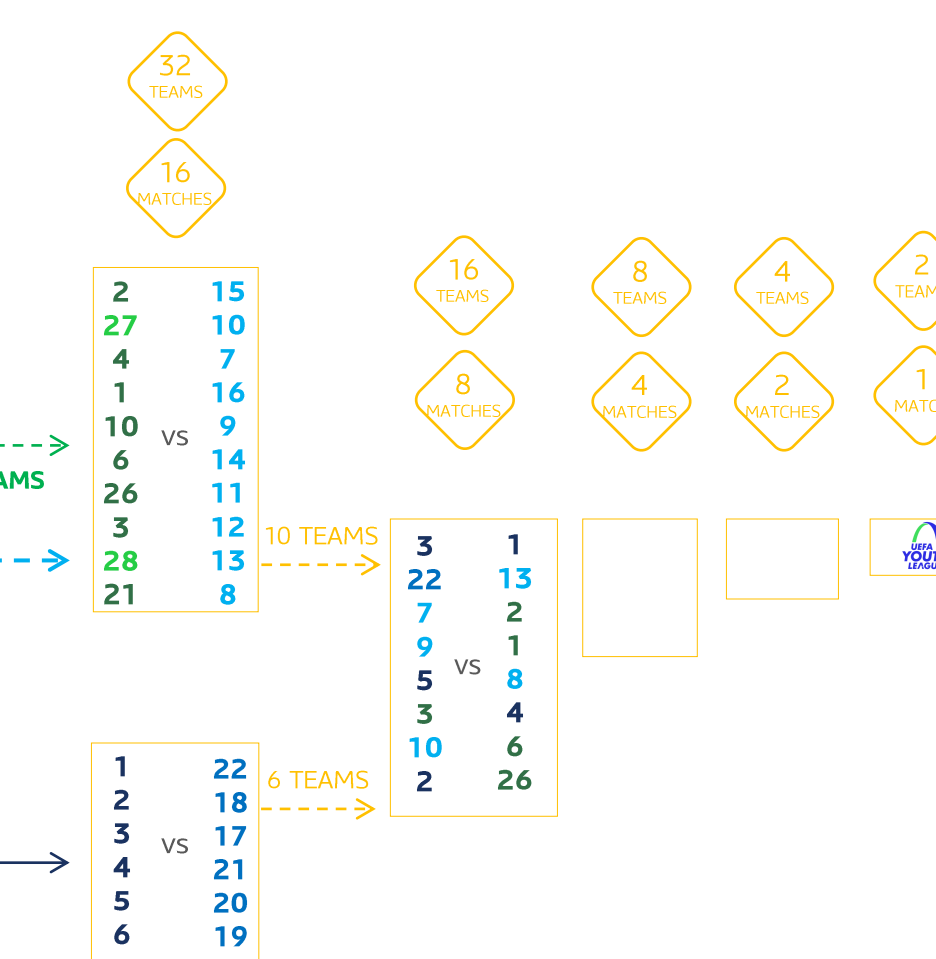

Access List

Example with 54 Domestic Champions

- If a club qualifies for both the UCL path and the DCH path, it automatically participates in the UCL path
- The vacancy in the DCH path is filled by the runner-up of the same association.
- No further replacement is possible if the runner-up is also qualified for the UCL path or not available. In this case the access list will be rebalanced accordingly.
- If the UYL titleholder is already qualified to the competition the access list will be rebalanced accordingly.

September to December

January

Domestic Champions path

TODAY (32 teams)

FUTURE (54 teams)

Phase 1 & Phase 2

PHASE I

UCL PATH | DCH PATH

PHASE II (single legs)

ROUND of 32 | ROUND of 16 | QF | SF | FINAL

Calendar

UYL 2024-27

Calendar: Example Season 2024/25

June	1	2	3	4	5	6	7	8	9	10	11	12	13	14	15	16	17	18	19	20	21	22	23	24	25	26	27	28	29	30	
July	1	2	3	4	5	6	7	8	9	10	11	12	13	14	15	16	17	18	19	20	21	22	23	24	25	26	27	28	29	30	31
August	1	2	3	4	5	6	7	8	9	10	11	12	13	14	15	16	17	18	19	20	21	22	23	24	25	26	27	28	29	30	31
September	1	2	3	4	5	6	7	8	9	10	11	12	13	14	15	16	17	18	19	20	21	22	23	24	25	26	27	28	29	30	
October	1	2	3	4	5	6	7	8	9	10	11	12	13	14	15	16	17	18	19	20	21	22	23	24	25	26	27	28	29	30	31
November	1	2	3	4	5	6	7	8	9	10	11	12	13	14	15	16	17	18	19	20	21	22	23	24	25	26	27	28	29	30	
December	1	2	3	4	5	6	7	8	9	10	11	12	13	14	15	16	17	18	19	20	21	22	23	24	25	26	27	28	29	30	31
January	1	2	3	4	5	6	7	8	9	10	11	12	13	14	15	16	17	18	19	20	21	22	23	24	25	26	27	28	29	30	31
February	1	2	3	4	5	6	7	8	9	10	11	12	13	14	15	16	17	18	19	20	21	22	23	24	25	26	27	28			
March	1	2	3	4	5	6	7	8	9	10	11	12	13	14	15	16	17	18	19	20	21	22	23	24	25	26	27	28	29	30	31
April	1	2	3	4	5	6	7	8	9	10	11	12	13	14	15	16	17	18	19	20	21	22	23	24	25	26	27	28	29	30	
May	1	2	3	4	5	6	7	8	9	10	11	12	13	14	15	16	17	18	19	20	21	22	23	24	25	26	27	28	29	30	31
June	1	2	3	4	5	6	7	8	9	10	11	12	13	14	15	16	17	18	19	20	21	22	23	24	25	26	27	28	29	30	